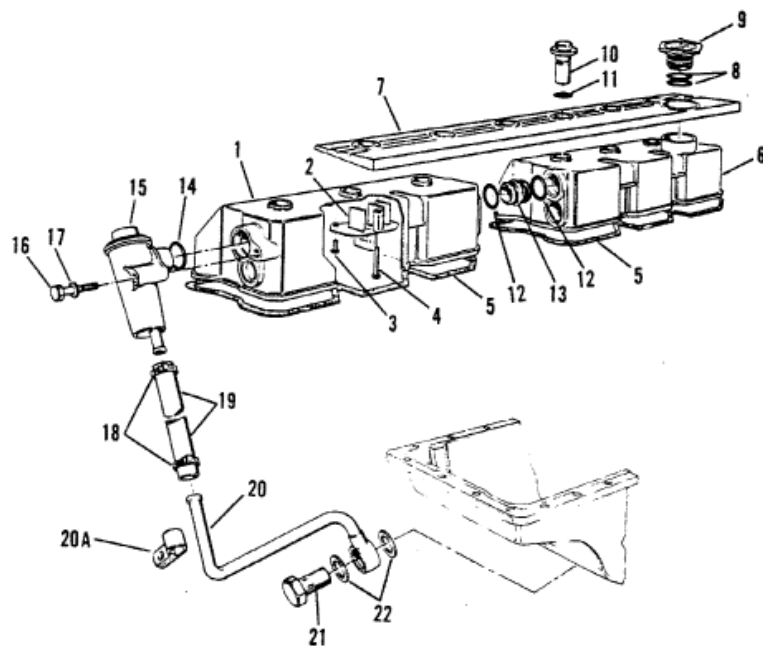

# ROCKER COVER

Parts List						
Ref	Class	Part	Description	Qty	Comment	Footnote
1		801763790	ROCKER COVER (REAR)	1		
2		801763767	BAFFLE	1		
3	10	811397	SCREW	1		
4	10	811398	SCREW	1		
5		801763765	SEAL	2		2,1
6		801763766	ROCKER COVER (FRONT)	1		
7		19224 2	COVER	1		
8	25	801331690	O-RING	2		2,1
9	36	811396	FILLER CAP	1		
10	11	801763773	NUT	6		
11	25	801763779	O-RING	6		2,1
12	25	801763770	O-RING	4		2,1
13	22	801763769	CONNECTOR	2		
14	25	801285797	O-RING	1		
15		801285638	OIL SEPARATOR	1		
16	10	809912529	SCREW	1		
17	12	40022 17	WASHER	1		
18	54	809952104	CLAMP	2		
19	32	801763269	OIL DRAIN TUBE (USE WITH OIL	1		
20	32	816153	OIL RETURN PIPE (USE WITH OI	1		
19	32	77653 77	OIL DRAIN TUBE (USE W/O OIL	1		
20	32	805178	OIL RETURN PIPE (USE W/O OIL	1		
20A	54	99118	CLIP	1		
21	10	801117181	BANJO BOLT	1		
22	12	809963201	SEALING WASHER	2		
23	27	811490	GASKET SET	-		
24	27	811522	GASKET SET	-		